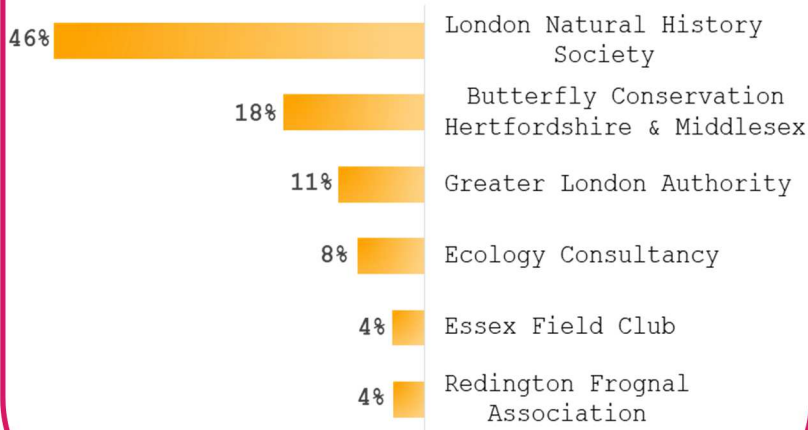

# GiGL's Redington Frognal Data

[www.gigl.org.uk](http://www.gigl.org.uk)

 @iGiGL

## Top 5 Contributors of Wildlife Records: