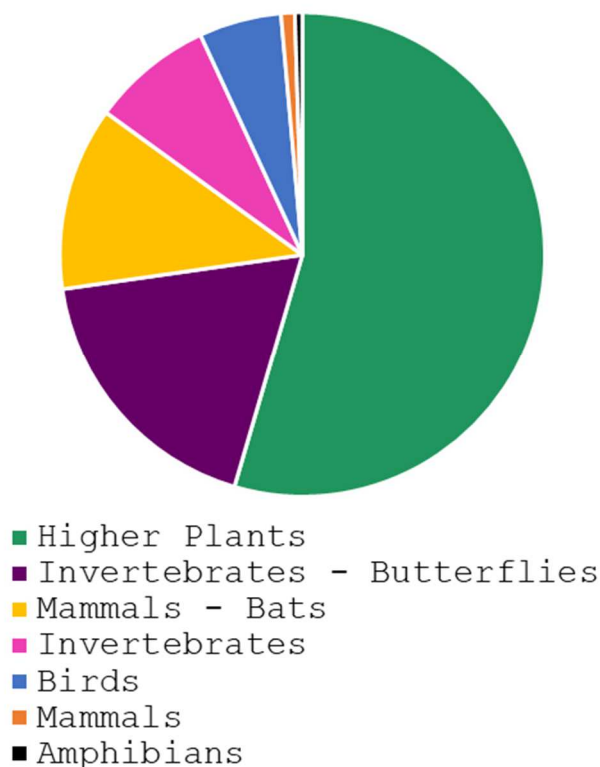

Species breakdown

GiGL

Greenspace Information for Greater London CIC
the capital's environmental records centre

March 2019

CCBY